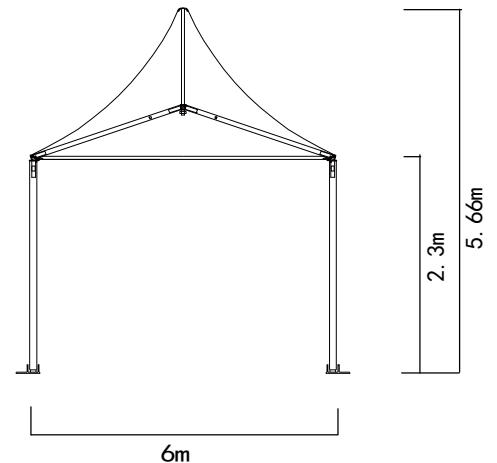

PAGODA TENT 6x6

Specifications:

Span width:
6.00m

Eave height:
2.30m

Peak height:
5.66m

Roof pitch:
20°

Longest component:
6.10m

Minimum length:
6.00m

Maximum length:
Unlimited in 6.00m increments

Snow loading:
N/A

Max allowed wind speed:
81km/h

Main profile size:
81x48x3mm

Eave connection type:
Galvanised steel insert

Aluminium type:
Hard Pressed Extruded Structural Aluminium