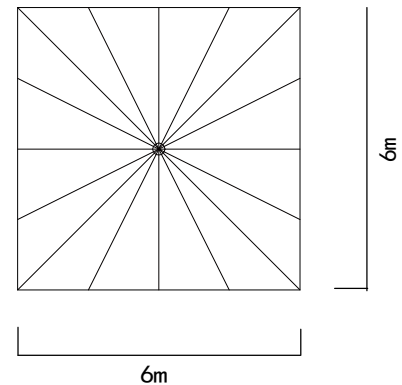

PAGODA TENT 6x6

Specifications:

Span width:
6.00m

Eave height:
2.30m

Peak height:
5.66m

Roof pitch:
20°

Longest component:
6.10m

Minimum length:
6.00m

Maximum length:
Unlimited in 6.00m increments

Snow loading:
N/A

Max allowed wind speed:
81km/h

Main profile size:
81x48x3mm

Eave connection type:
Galvanised steel insert

Aluminium type:
Hard Pressed Extruded Structural Aluminium